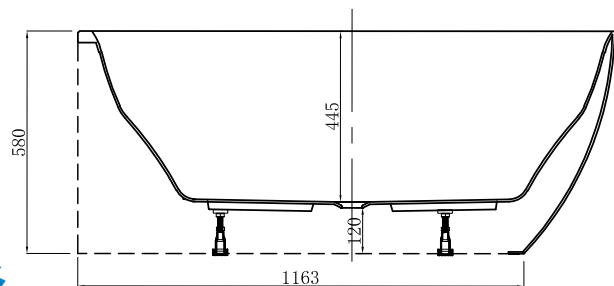

Positano 1400

Corner LH Freestanding Bath

POS1400CB-LH

Specifications

- 100% Lucite Cross Linked Acrylic Sheet
- Ergonomic Back Rests On Each End
- Internal Depth 445mm
- 8mm Slim Bath Edge
- Robust Adjustable Feet on Frame
- UV and Chemical Resistant

Colour

- Gloss White

Dimensions

- 1400mm x 750mm x 580mm

Weight

- 42KG

Litre Capacity

- 275L

Warranty

- 25 Years

CROSS
LINKED