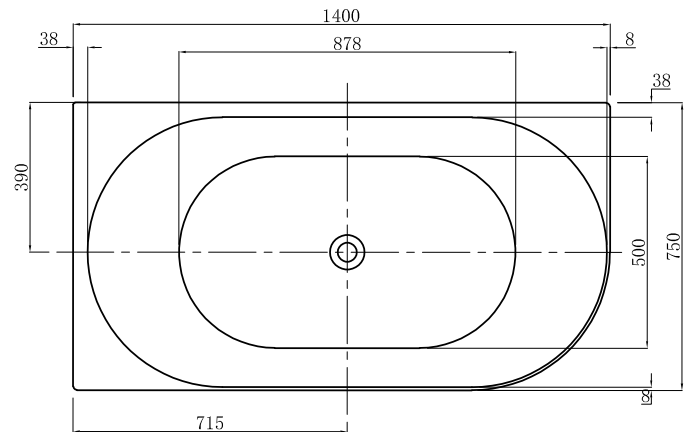

Positano 1400

Corner LH Freestanding Bath

POS1400CB-LH

Specifications

- 100% Lucite Cross Linked Acrylic Sheet
- Ergonomic Back Rests On Each End
- Internal Depth 445mm
- 8mm Slim Bath Edge
- Robust Adjustable Feet on Frame
- UV and Chemical Resistant

Colour

- Gloss White

Dimensions

- 1400mm x 750mm x 580mm

Weight

- 42KG

Litre Capacity

- 275L

Warranty

- 25 Years

CROSS
LINKED